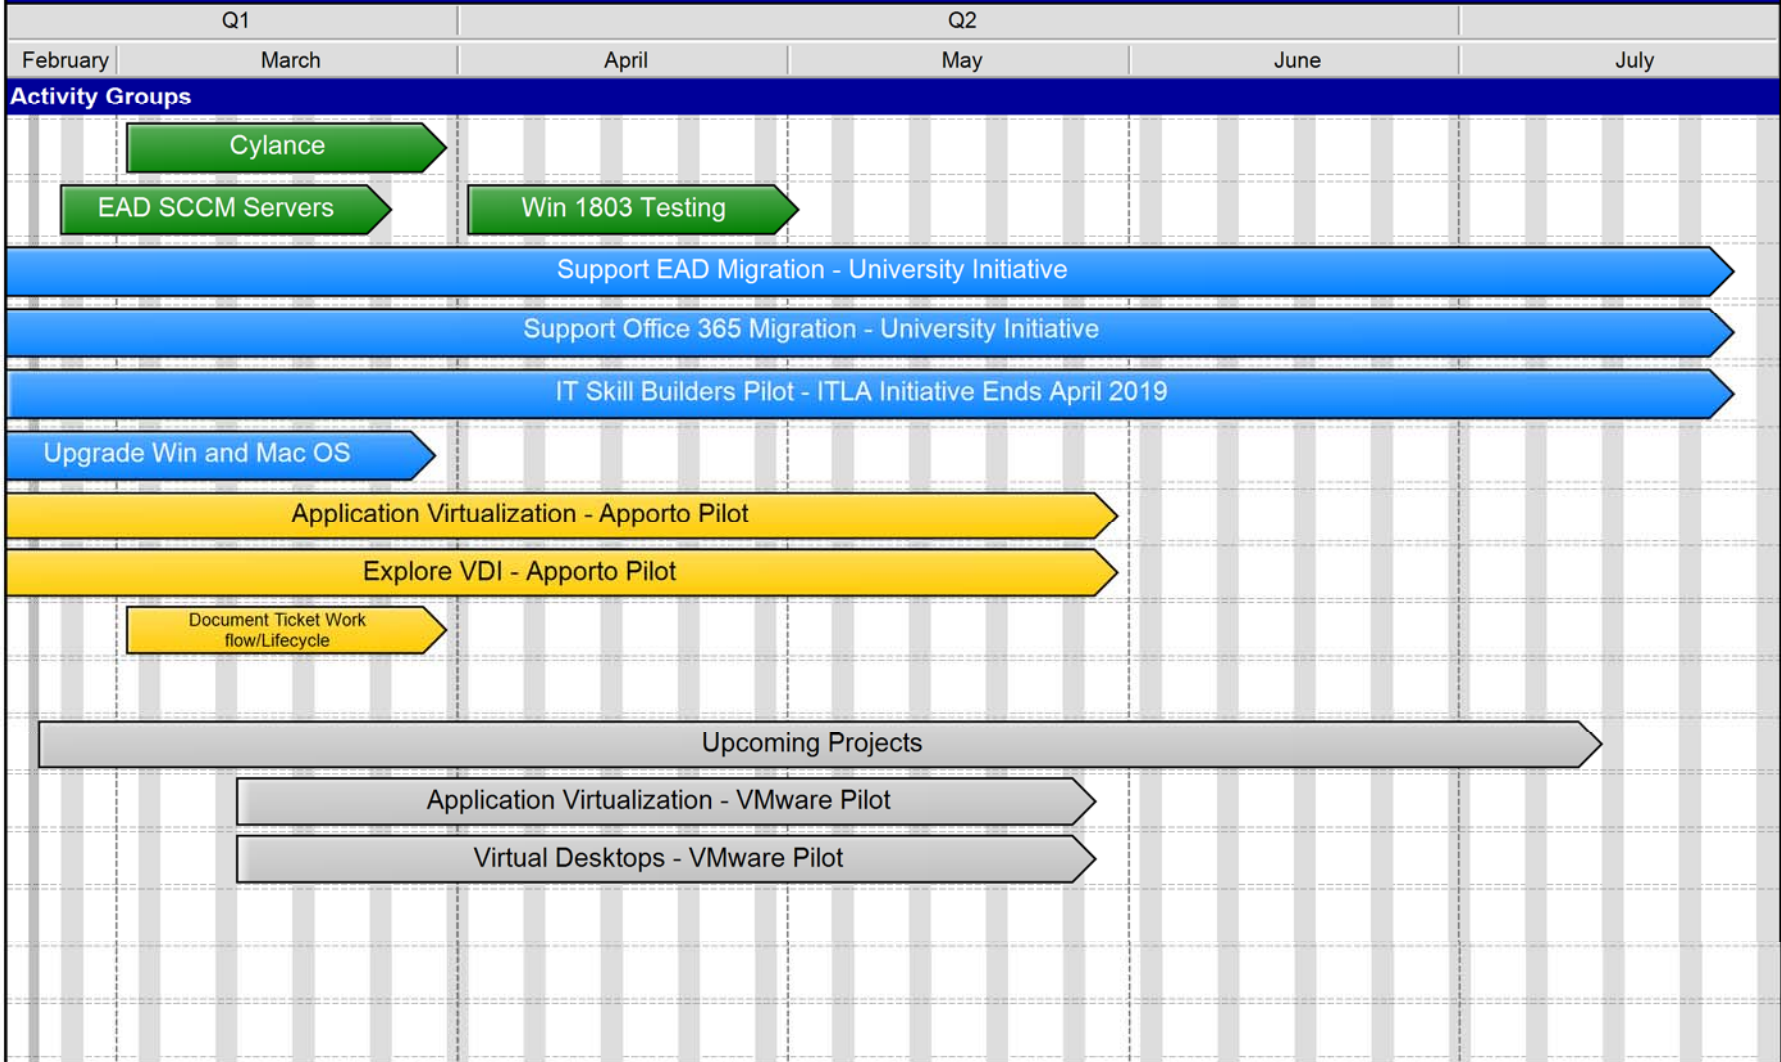

Timeline - [Page 1 of 1]

Legend

- MOSS
- TST
- AMT
- CEE Team
- Project Pipeline
- Completed
- Delayed